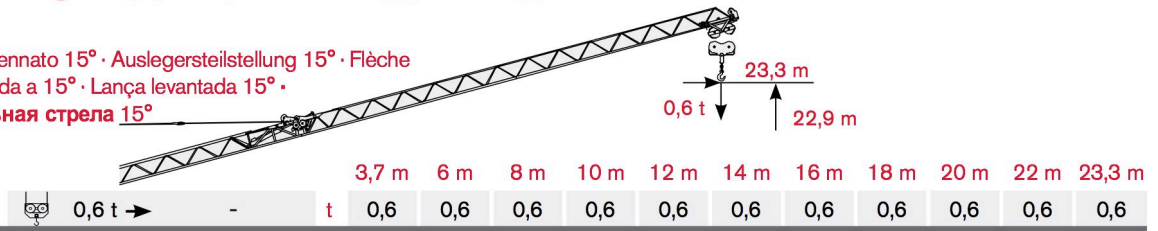

LOAD DIAGRAM

CBR 24 PLUS

Diagramma di portata · Lastkurven · Courbes de charges · Curvas de cargas · Diagrama de carga · Диаграмма грузоподъёмности

Raised jib 15° · Braccio impennato 15° · Auslegersteilstellung 15° · Flèche relevée à 15° · Pluma inclinada a 15° · Lança levantada 15° · Поднятая вспомогательная стрела 15°